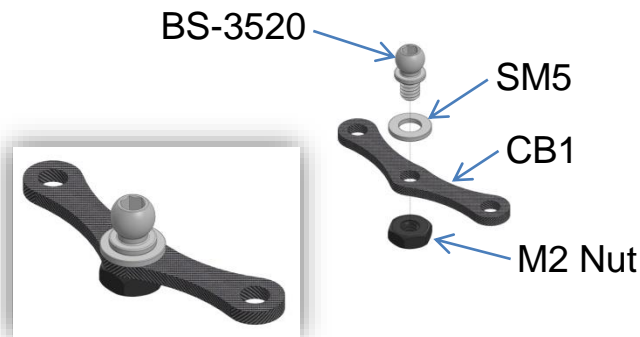

GLR-GT Rear Damper Trigger Mount (Model: GT-OP-017)

What's in the GT-OP-017?

This option (Model: GT-OP-017) is special made for **Alu. Option Body Mount Holder For GLR (Model: GLR-013)** which is compatible with the chassis GLR-GT.

Alu. Option Body Mount Holder For GLR (Model: GLR-013) **Not Included**