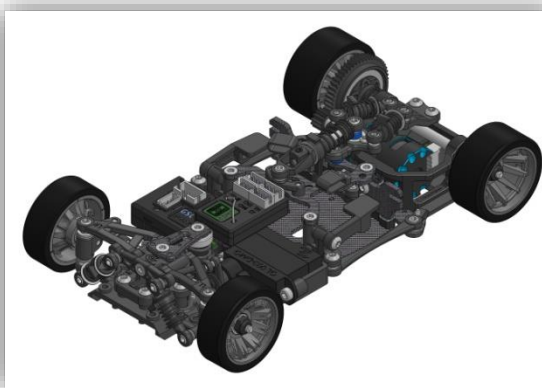

GLR-GT Rear Damper Trigger Mount (Model: GT-OP-017)

What's in the GT-OP-017?

This option (Model: GT-OP-017) is special made for **Alu. Option Body Mount Holder For GLR (Model: GLR-013)** which is compatible with the chassis GLR-GT.

Alu. Option Body Mount Holder For GLR (Model: GLR-013) **Not Included**